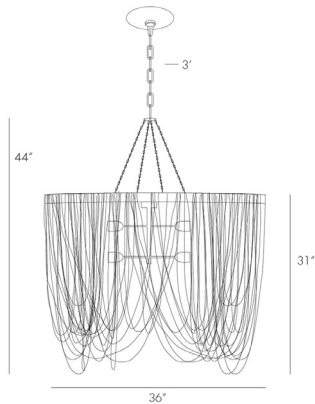

ARTERIOS

LAYLA PENDANT

46643
H: 44 IN, W: 36 IN, D: 16 IN
Antique Brass
Contract Suitable As Is

Cascading swags of fine brass chain in antique brass and nickel finishes make this chandelier a dramatic addition to any space. The uneven ends of the delicate chains add to the decadent elegance. Each piece is handmade and will feature slightly different chain placement as well as varying finishes. Shown with Nostalgic spiral radio bulbs. Additional chain available (CHN-942).

APPEARANCE

Material	Brass, Iron
Material Type	Painted, Plated
Finish	Antique Brass, Gold, Nickel
Finish Will Vary	true
Top Coat/Sealant	false

DIMENSIONS

Pendant	H: 31 IN, W: 36 IN, D: 16 IN
Minimum Hanging Height	44 IN
Maximum Hanging Height	80 IN
Canopy	H: 1.5 IN, Dia: 5.75 IN

WIRING

Rating	Damp
Cord	10 FT, Clear/Silver, SVT
Socket	4, Type A- E26 Keyless
Photographed Bulb	Nostalgic Spiral Radio Bulb
Maximum Watt	60
Voltage	110-120 V

CERTIFICATIONS

Certifications	Mexico Australia, EU, United Kingdom, Middle East, United States, Canada
----------------	-----------------------------------------------------------------------------

COMPLIANCY

UL/ETL	Yes
CB	Yes
RoHS	true

SHIPPING

Product Weight	25 LBS
Gross Weight 1	38 LBS
Shipping Box 1	H: 20 IN, L: 40 IN, W: 20 IN

REPLACEMENT PARTS

Replacement Part 1	CHN-942
Replacement Part 1 Dim	3'